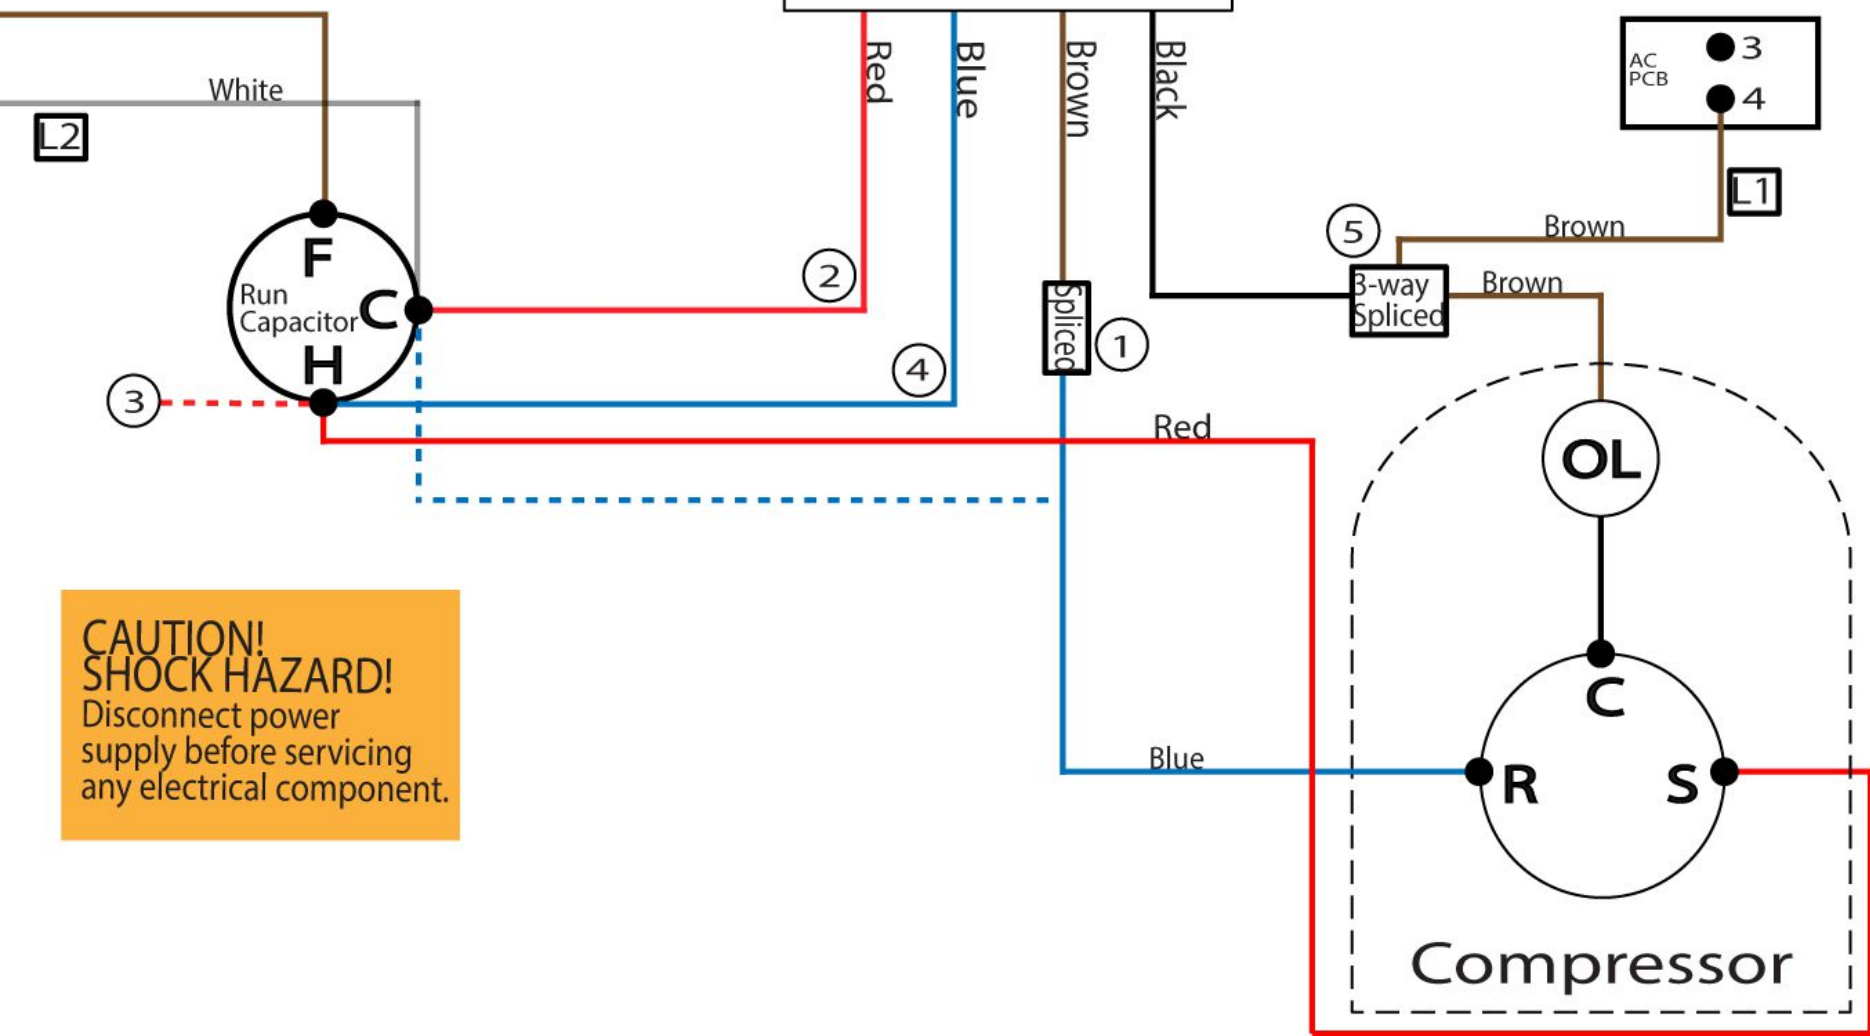

LG RV AC Relay

Legend:
S = Start
C = Common
H = Hermetic
R = Run
OL = Overload Switch
F = Fan

(Disconnected)
.....

CAUTION!
SHOCK HAZARD!
Disconnect power supply before servicing any electrical component.